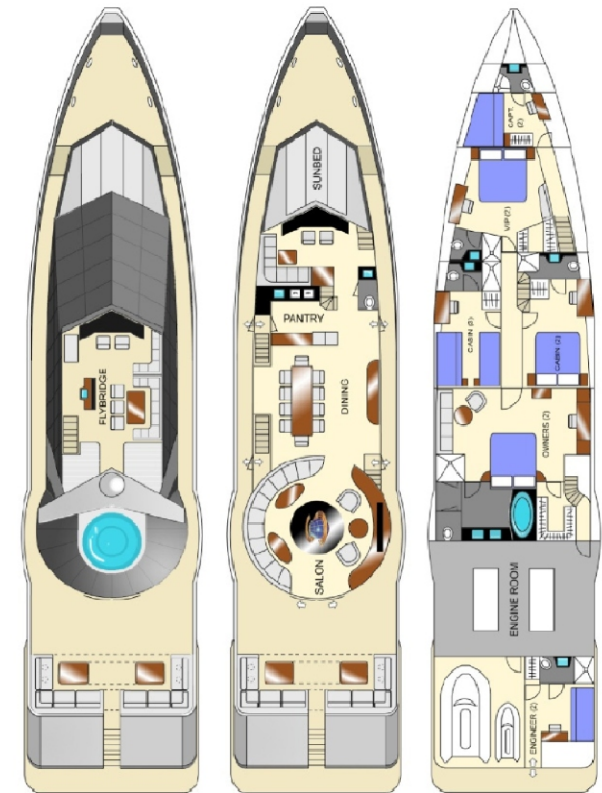

## Senise Destiny 30

### - Luxury Yacht 30,5 meters L o a.

The Senise Destiny 30, though the smallest of the Senise Luxury Motor Yachts, has the accommodation, technical facilities and state-of-the-art navigational equipment usually associated with a much larger yacht.

The Senise Destiny 30 is truly a marvel of design accomplishment.

The Senise Destiny 30 will be outfitted with the characteristic globe-shaped superstructure, which encloses the salon adjacent to the dining room. In

### Dimensions

The principal dimensions are:

**L o a** 30,5 meters

**Beam** 6,5 meters

**Draft** 1,8 meter